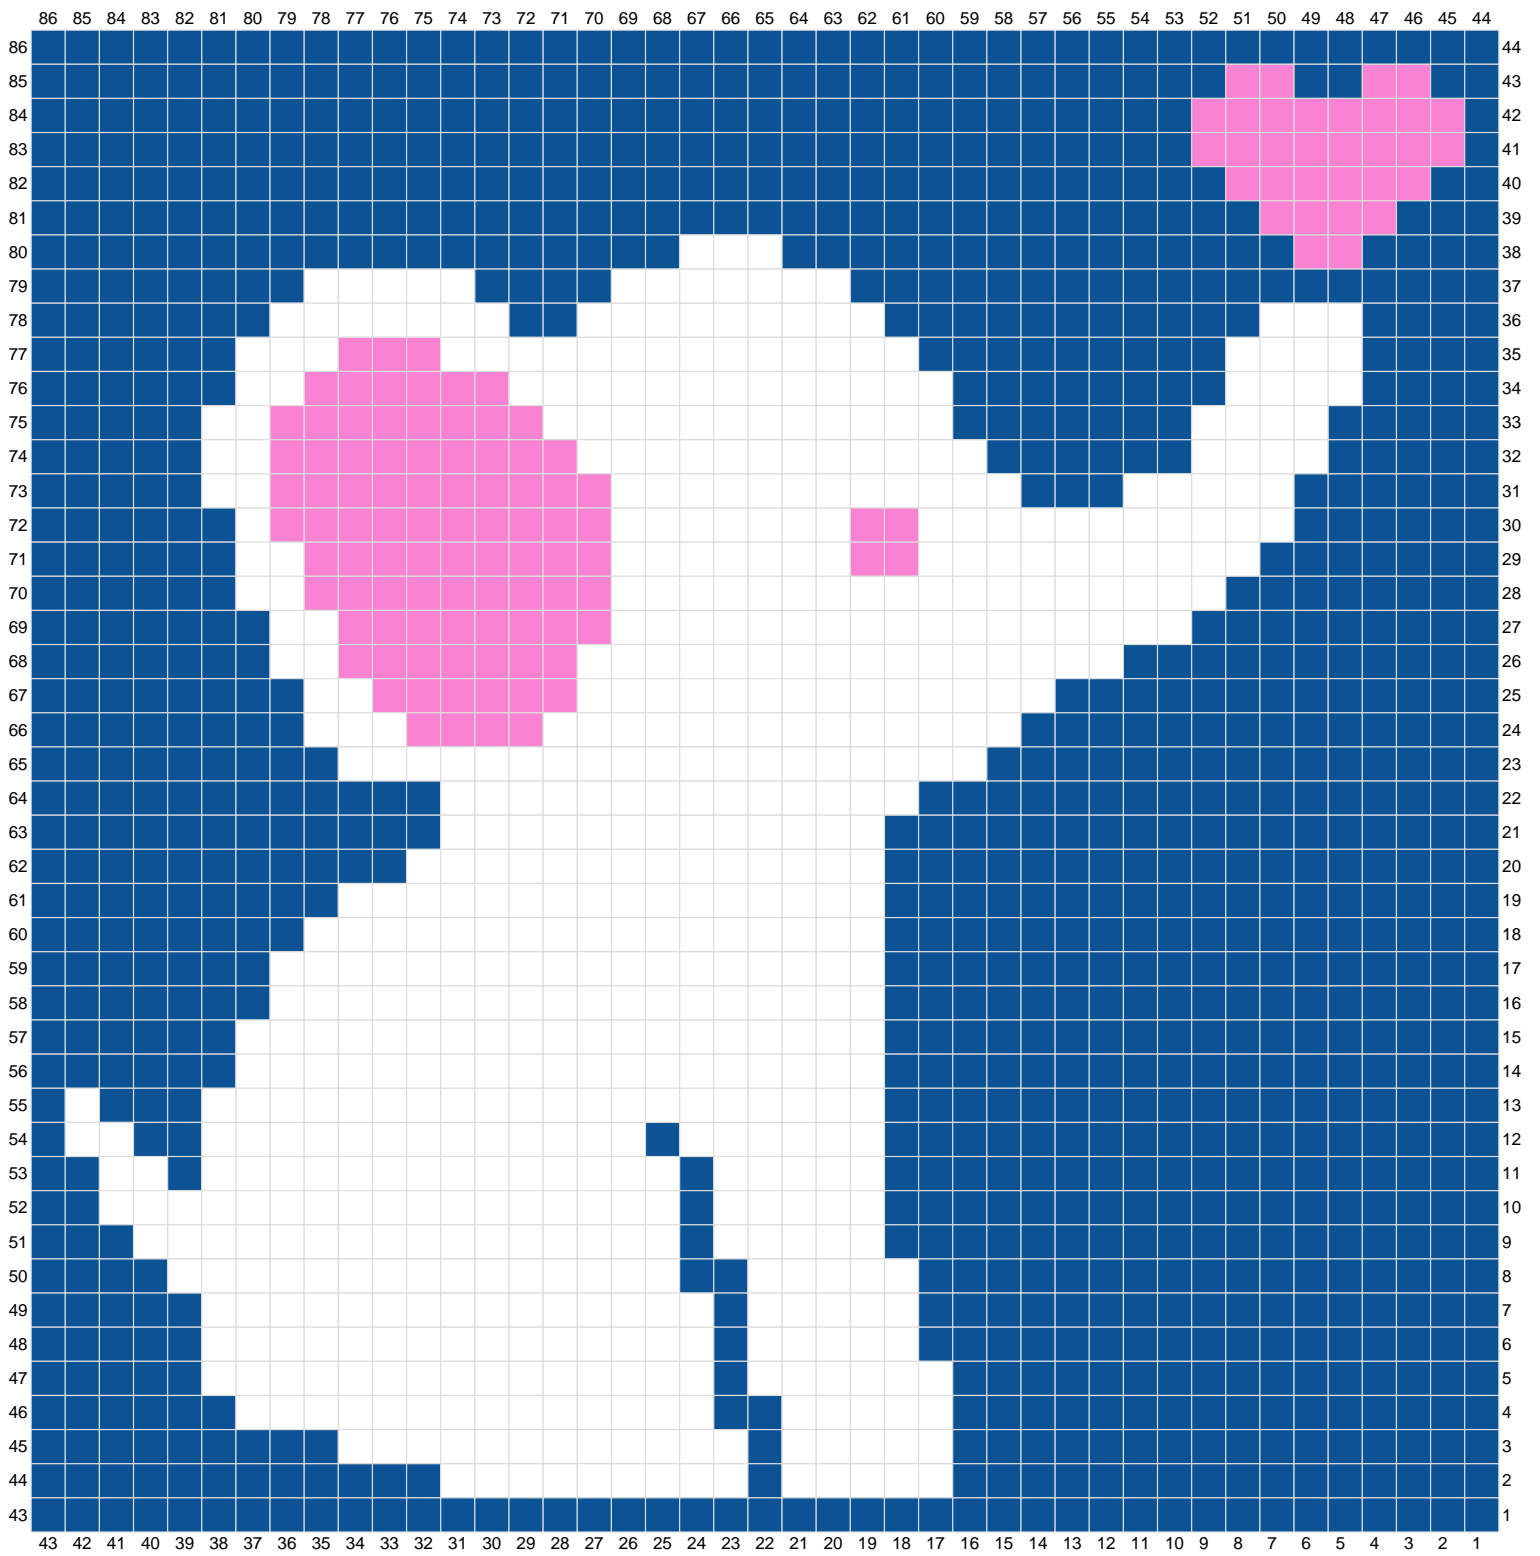

Adley's Elephant

-  Pink
-  White
-  Navy Blue

3.75 mm hook and size 3 (light weight) yarn yields approximately a 23"x23" square without a border.

Pattern by Old Bay Crochet

Pattern by Old Bay Crochet